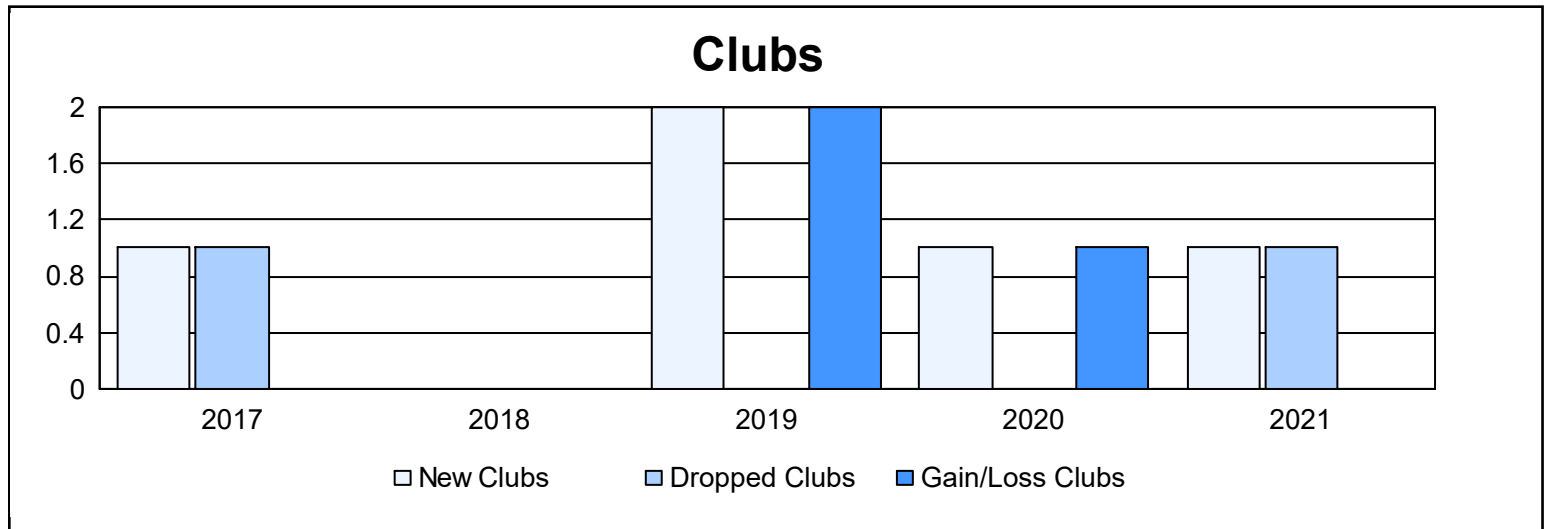

Year	New Clubs	Dropped Clubs	Gain/ Loss Clubs	New Members	Charter Members	Reinstate Members	Transfer Members	Total Member Added	Total Members Dropped	Gain/ Loss Members
2016-2017	1	1	0	111	28	1	16	156	162	-6
2017-2018	0	0	0	90	0	5	4	99	164	-65
2018-2019	2	0	2	81	54	7	12	154	111	43
2019-2020	1	0	1	76	25	30	9	140	170	-30
2020-2021	1	1	0	60	27	4	13	104	162	-58
<b>Average</b>	<b>1</b>	<b>0</b>	<b>1</b>	<b>84</b>	<b>27</b>	<b>9</b>	<b>11</b>	<b>131</b>	<b>154</b>	<b>-23</b>

### Membership Composition June 2021 Cumulative