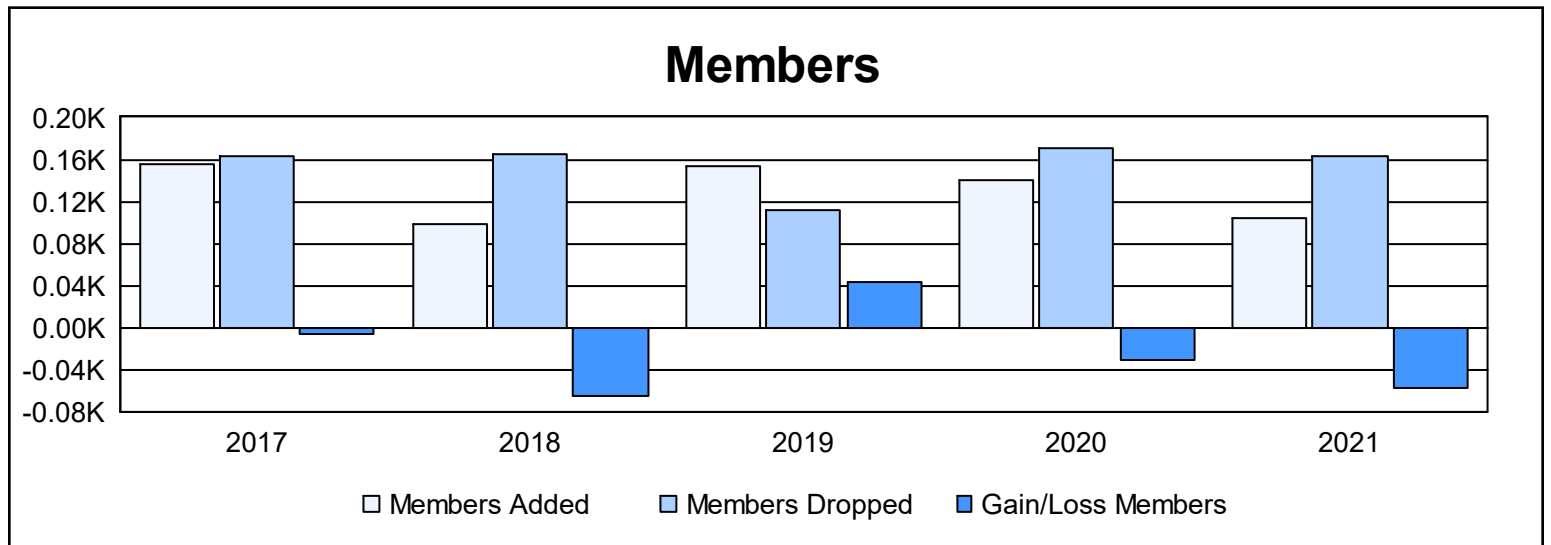

Year	New Clubs	Dropped Clubs	Gain/ Loss Clubs	New Members	Charter Members	Reinstate Members	Transfer Members	Total Member Added	Total Members Dropped	Gain/ Loss Members
2016-2017	1	1	0	111	28	1	16	156	162	-6
2017-2018	0	0	0	90	0	5	4	99	164	-65
2018-2019	2	0	2	81	54	7	12	154	111	43
2019-2020	1	0	1	76	25	30	9	140	170	-30
2020-2021	1	1	0	60	27	4	13	104	162	-58
<b>Average</b>	<b>1</b>	<b>0</b>	<b>1</b>	<b>84</b>	<b>27</b>	<b>9</b>	<b>11</b>	<b>131</b>	<b>154</b>	<b>-23</b>

### Membership Composition June 2021 Cumulative