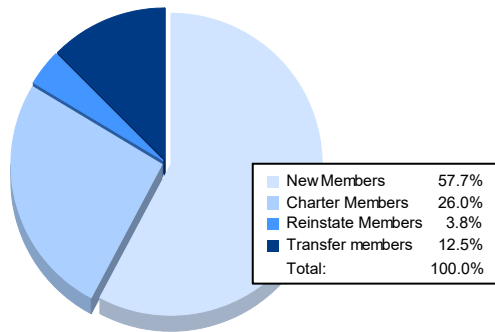

Year	New Clubs	Dropped Clubs	Gain/ Loss Clubs	New Members	Charter Members	Reinstate Members	Transfer Members	Total Member Added	Total Members Dropped	Gain/ Loss Members
2016-2017	1	1	0	111	28	1	16	156	162	-6
2017-2018	0	0	0	90	0	5	4	99	164	-65
2018-2019	2	0	2	81	54	7	12	154	111	43
2019-2020	1	0	1	76	25	30	9	140	170	-30
2020-2021	1	1	0	60	27	4	13	104	162	-58
<b>Average</b>	<b>1</b>	<b>0</b>	<b>1</b>	<b>84</b>	<b>27</b>	<b>9</b>	<b>11</b>	<b>131</b>	<b>154</b>	<b>-23</b>

### Membership Composition June 2021 Cumulative

### Gender Composition June 2021 Cumulative